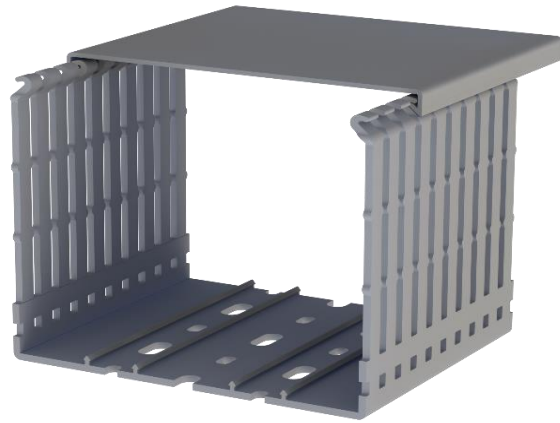

Klemsan®

KKD 1201

Order		
RAL 7030 - Stone Grey	Thin Slot (4-6)	555 1201

Dimensions	
Length	2.000,00 mm
Width	120,00 mm
Height w/o cover	97,60 mm
Height w/ cover	100,00 mm

Technical Data				
Material	PVC		Package Qty.	10 pcs. x 2 mt.
Inflammability	UL 94 V0		Wire Fill Capacity	60%
Max. Service Temp.	60°C		Min. Service Temp.	-15°C